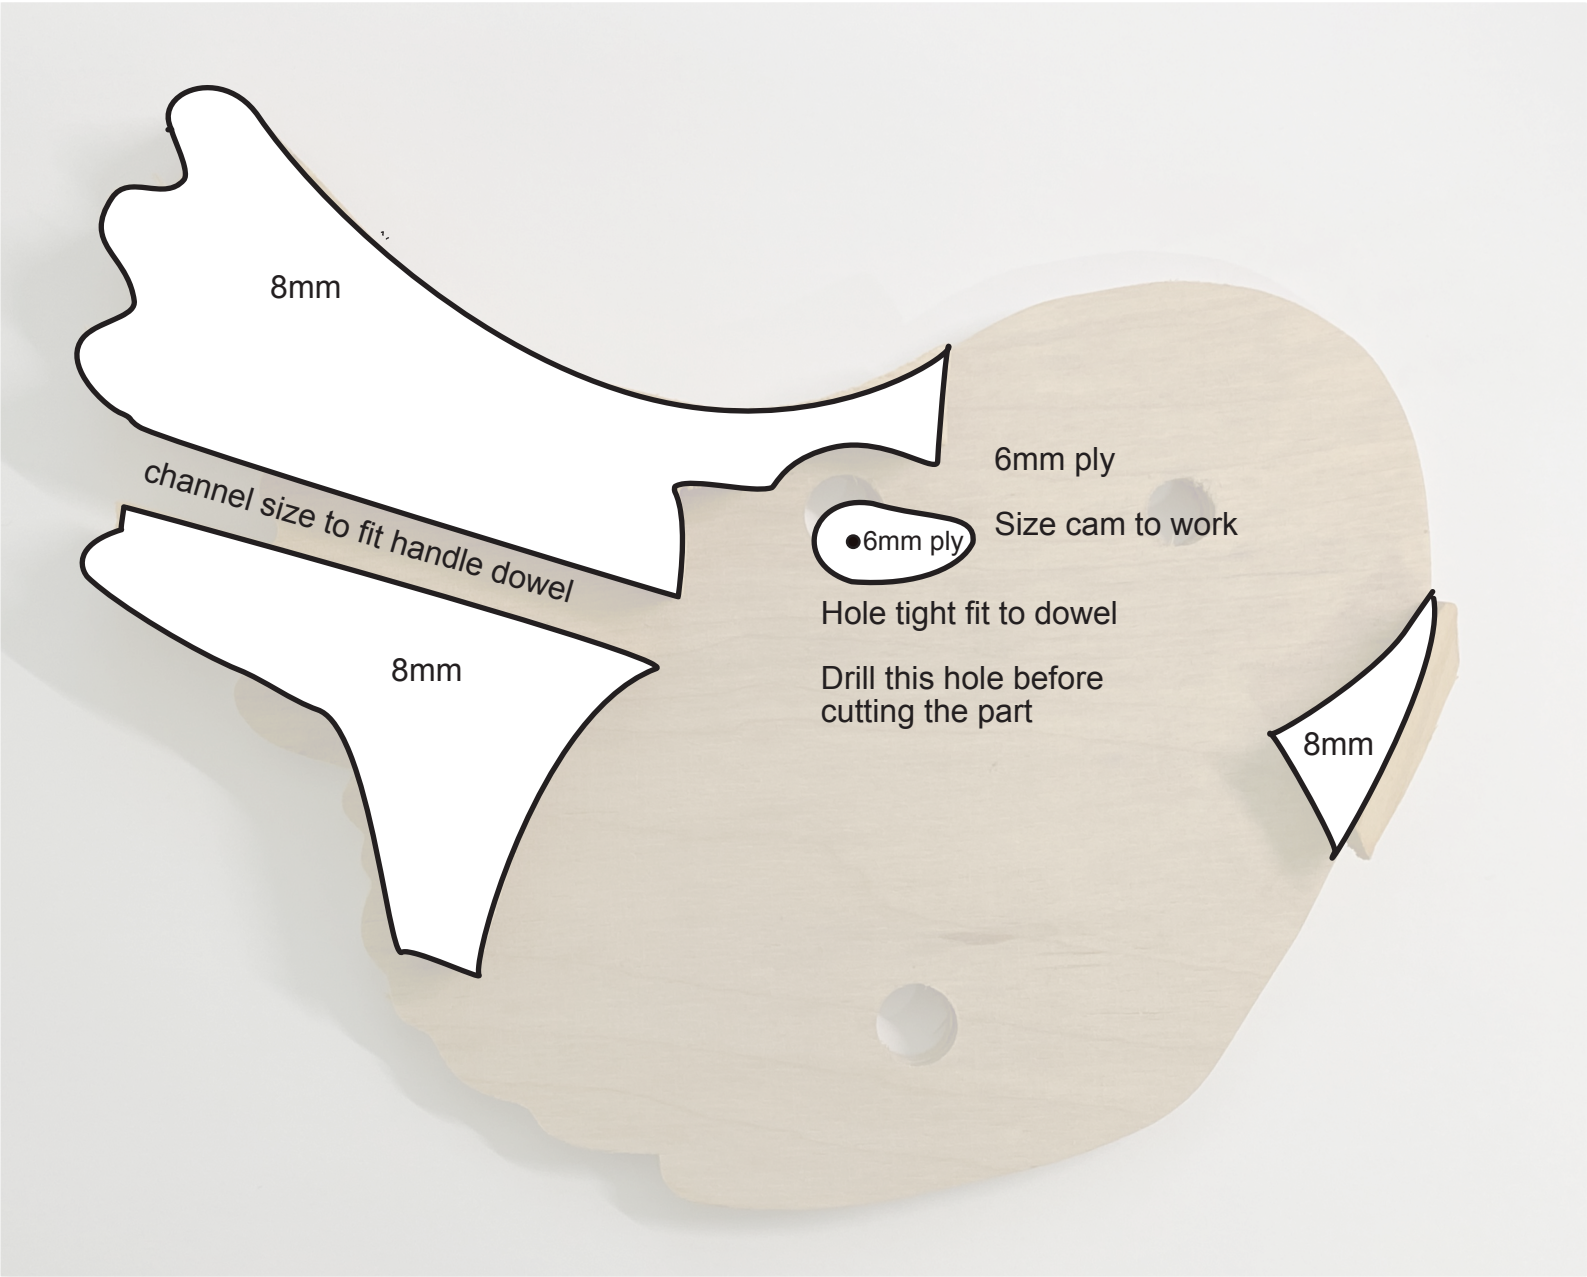

# Hen walking toy

copyright Philip Lowndes 2024

CHECK THAT PRINTER IS SCALING 100%

30mm

1 inch

30mm

1 inch

all 6mm ply